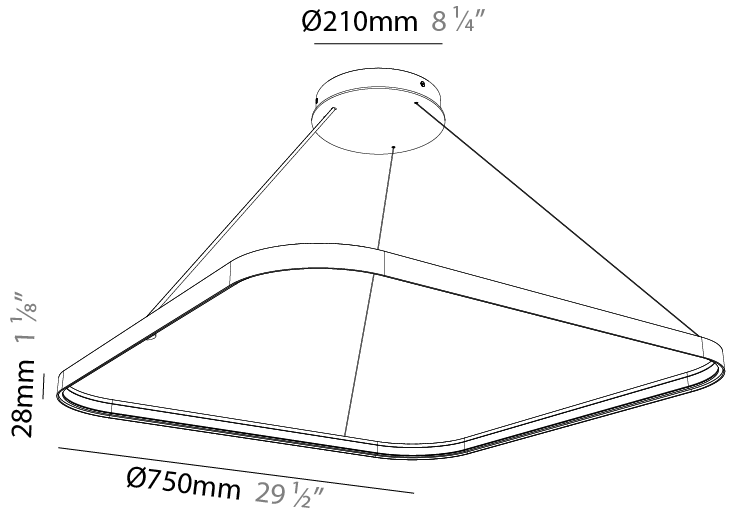

GENERAL

Series: Quantum Silhouette
Partner: Prolicht
Division: Architectural
Installation: Suspension
Product Type: Pendant
Mounting Location: Ceiling
Light Distribution: Direct / Indirect

PHYSICAL

Shape: Square
Length (mm): 750
Length (in): 29 1/2
Width (mm): 750
Width (in): 29 1/2
Height (mm): 28
Height (in): 1 1/8
Max. Overall Height (mm): 4028
Max. Overall Height (in): 158 9/16
Weight (kg): 1.1
Diffuser: PMMA - Opal
Fixture Finish: SSR / BKV / CWI / CRY / HAB / UFT / ITA / RUA / FTG / MYG / LOD / PUS / FRO / FUP / KIA / POP / BLS / SPG / MEY / GOH / CHC / COM / ABZ / JAG / OBR / MOS / ROR
Accent Finish: CHR / BLK
Fixture Material: PMMA / Aluminum

ELECTRICAL

Lamp Type: LED (Zhaga Standard)
Input Wattage (W): 36
Total Output Wattage (W): 32.8
Dimming: Non-Dimming / 0-10V Dimming / Phase Dimming / DALI Dimming / MATTER Dimming
Driver Included: Yes
Driver Location: Integrated
Driver Type: Constant Current - Universal
Driver Class: Class 2
Input Voltage (V): 120 - 277
Constant Current (MA): 1350mA

LED

Color Temperature (°K): 2700 / 3000
Max. Delivered Lumen (lm): 1772 / 1857
Nominal Lumen (lm): 3409 / 3571
CRI: >80 CRI
Lamp Life (hrs): 50000

OPTICAL

RATINGS AND CERTIFICATIONS

Certified By: Certified for North American Standards
IP rating: IP20

PROJECT
TYPE
SPECIFIER
QUANTITY
DATE