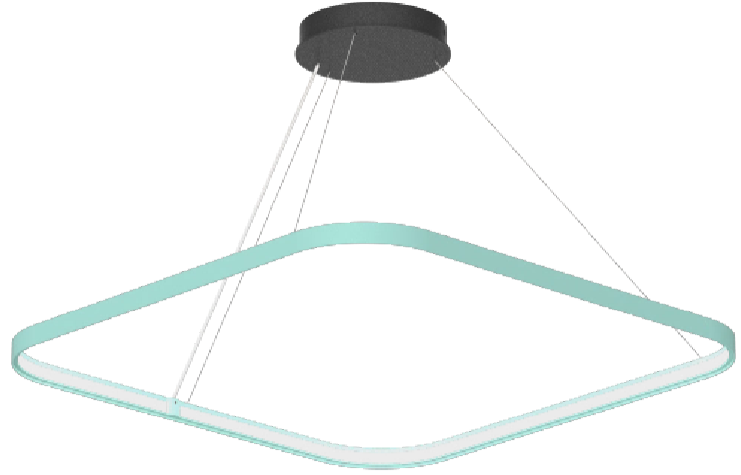

GENERAL

Series: Quantum Silhouette
Partner: Prolicht
Division: Architectural
Installation: Suspension
Product Type: Pendant
Mounting Location: Ceiling
Light Distribution: Direct / Indirect

PHYSICAL

Shape: Square
Length (mm): 750
Length (in): 29 1/2
Width (mm): 750
Width (in): 29 1/2
Height (mm): 28
Height (in): 1 1/8
Max. Overall Height (mm): 4028
Max. Overall Height (in): 158 9/16
Weight (kg): 1.1
Diffuser: PMMA - Opal
Fixture Finish: SSR / BKV / CWI / CRY / HAB / UFT / ITA / RUA / FTG / MYG / LOD / PUS / FRO / FUP / KIA / POP / BLS / SPG / MEY / GOH / CHC / COM / ABZ / JAG / OBR / MOS / ROR
Accent Finish: CHR / BLK
Fixture Material: PMMA / Aluminum

ELECTRICAL

Lamp Type: LED (Zhaga Standard)
Input Wattage (W): 36
Total Output Wattage (W): 32.8
Dimming: Non-Dimming / 0-10V Dimming / Phase Dimming / DALI Dimming / MATTER Dimming
Driver Included: Yes
Driver Location: Integrated
Driver Type: Constant Current - Universal
Driver Class: Class 2
Input Voltage (V): 120 - 277
Constant Current (MA): 1350mA

LED

Color Temperature (°K): 2700 / 3000
Max. Delivered Lumen (lm): 1772 / 1857
Nominal Lumen (lm): 3409 / 3571
CRI: >80 CRI
Lamp Life (hrs): 50000

OPTICAL

RATINGS AND CERTIFICATIONS

Certified By: Certified for North American Standards
IP rating: IP20

PROJECT
TYPE
SPECIFIER
QUANTITY
DATE