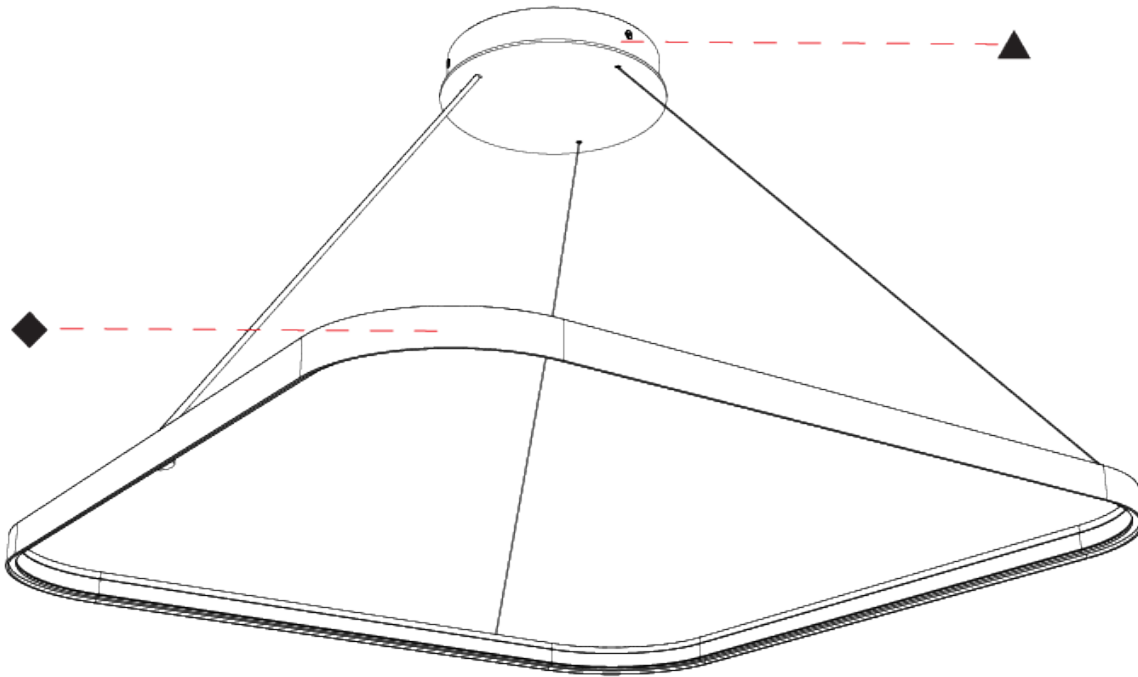

QUANTUM SILHOUETTE SUSPENSION

A3001049-

PROJECT	_____
TYPE	_____
SPECIFIER	_____
QUANTITY	_____
DATE	_____