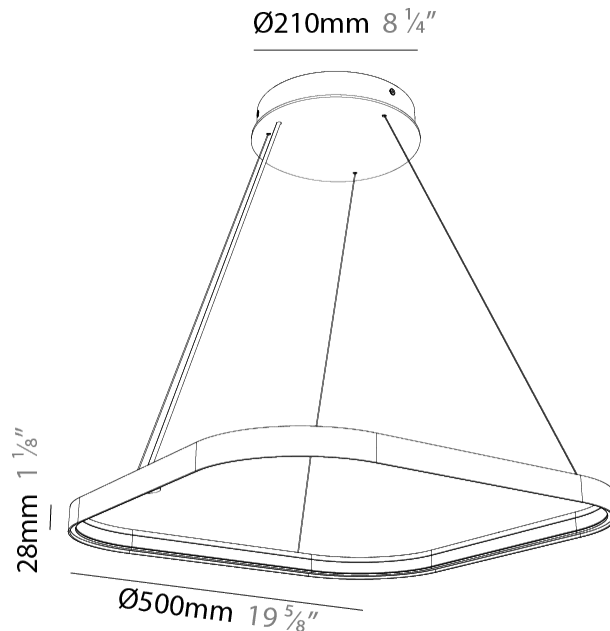

GENERAL

Series: Quantum Silhouette
Partner: Prolicht
Division: Architectural
Installation: Suspension
Product Type: Pendant
Mounting Location: Ceiling
Light Distribution: Direct / Indirect

PHYSICAL

Shape: Square
Length (mm): 500
Length (in): 19 11/16
Width (mm): 500
Width (in): 19 11/16
Height (mm): 28
Height (in): 1 1/8
Max. Overall Height (mm): 4028
Max. Overall Height (in): 158 3/16
Weight (kg): 0.8
Diffuser: PMMA - Opal
Fixture Finish: SSR / BKV / CWI / CRY / HAB / UFT / ITA / RUA / FTG / MYG / LOD / PUS / FRO / FUP / KIA / POP / BLS / SPG / MEY / GOH / CHC / COM / ABZ / JAG / OBR / MOS / ROR
Accent Finish: CHR / BLK
Fixture Material: PMMA / Aluminum

ELECTRICAL

Lamp Type: LED (Zhaga Standard)
Input Wattage (W): 22
Total Output Wattage (W): 20
Dimming: Non-Dimming / 0-10V Dimming / Phase Dimming / DALI Dimming / MATTER Dimming
Driver Included: Yes
Driver Location: Integrated
Driver Type: Constant Current - Universal
Driver Class: Class 2
Input Voltage (V): 120 - 277
Constant Current (MA): 850mA

LED

Color Temperature (°K): 2700 / 3000
Max. Delivered Lumen (lm): 1115 / 1168
Nominal Lumen (lm): 2143 / 2246
CRI: >80 CRI
Lamp Life (hrs): 50000

OPTICAL

RATINGS AND CERTIFICATIONS

Certified By: Certified for North American Standards
IP rating: IP20