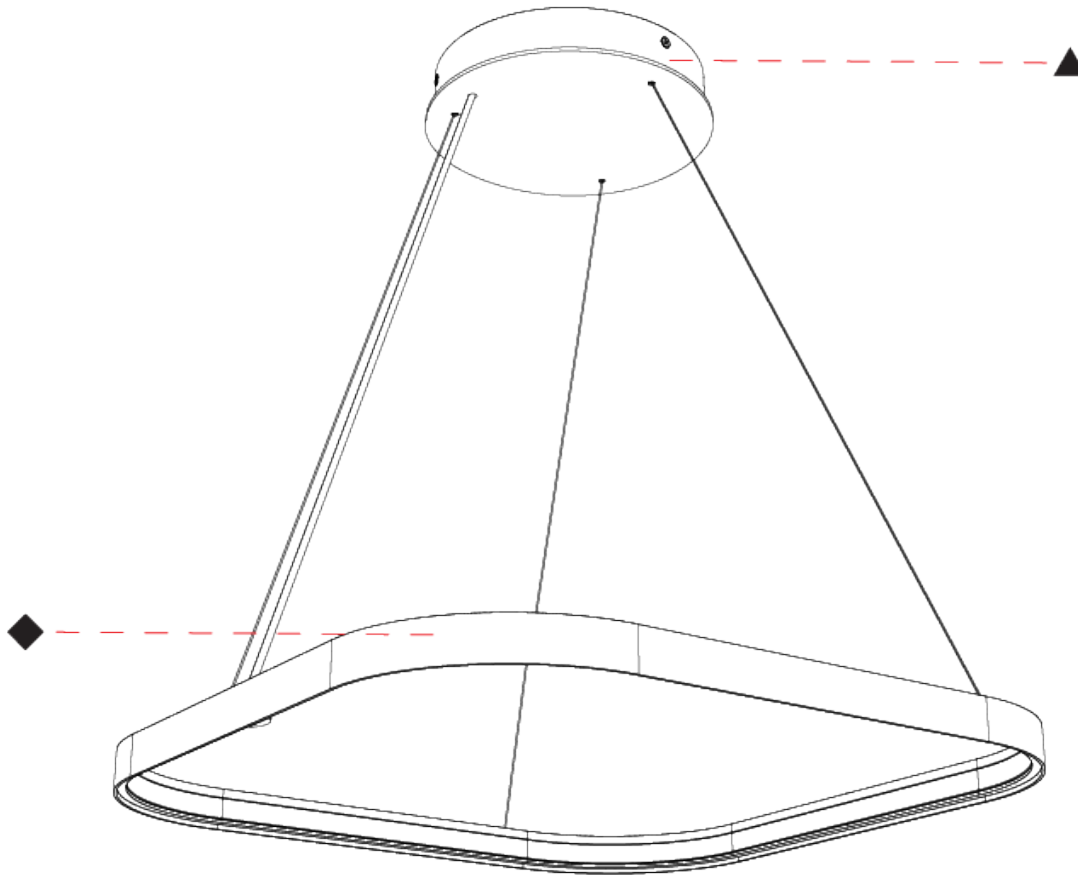

QUANTUM SILHOUETTE SUSPENSION

A3001048-

PROJECT	_____
TYPE	_____
SPECIFIER	_____
QUANTITY	_____
DATE	_____

A