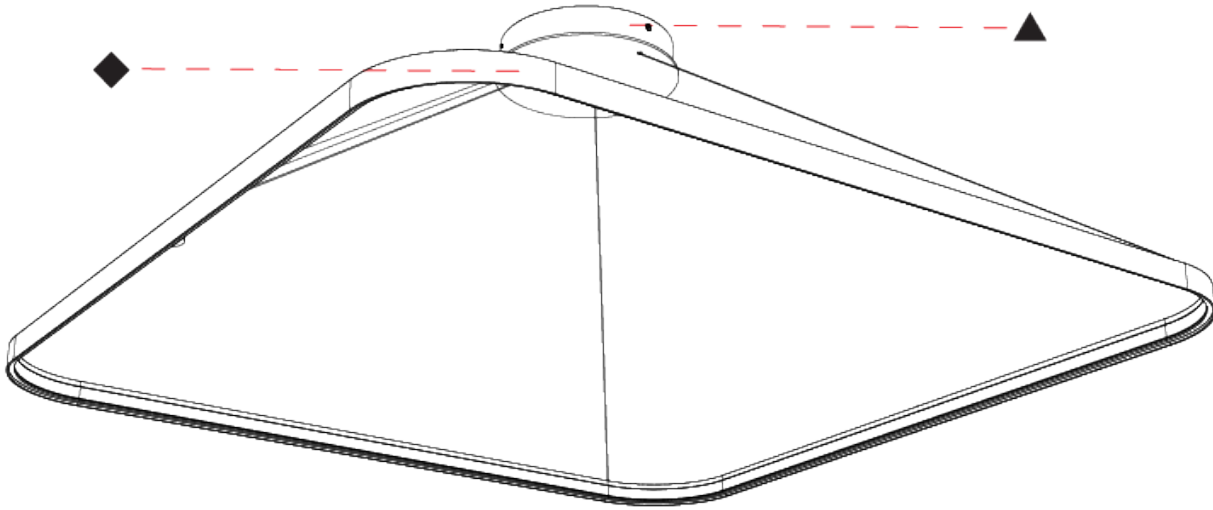

QUANTUM SILHOUETTE SUSPENSION

A3001050-

PROJECT	_____
TYPE	_____
SPECIFIER	_____
QUANTITY	_____
DATE	_____