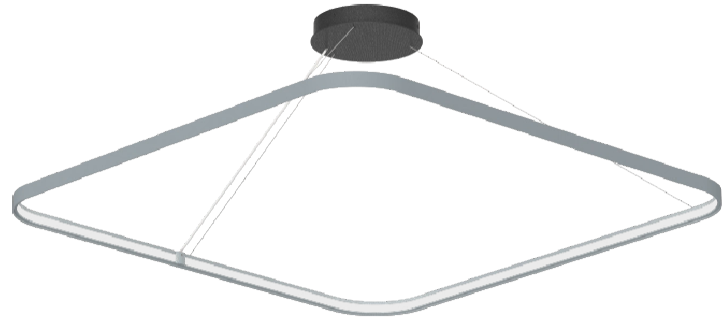

GENERAL

Series: Quantum Silhouette
Partner: Prolicht
Division: Architectural
Installation: Suspension
Product Type: Pendant
Mounting Location: Ceiling
Light Distribution: Direct / Indirect

PHYSICAL

Shape: Square
Length (mm): 1000
Length (in): 39 1/2
Width (mm): 1000
Width (in): 39 1/2
Height (mm): 28
Height (in): 1 1/8
Max. Overall Height (mm): 4028
Max. Overall Height (in): 158 9/16
Weight (kg): 1.5
Diffuser: PMMA - Opal
Fixture Finish: SSR / BKV / CWI / CRY / HAB / UFT / ITA / RUA / FTG / MYG / LOD / PUS / FRO / FUP / KIA / POP / BLS / SPG / MEY / GOH / CHC / COM / ABZ / JAG / OBR / MOS / ROR
Accent Finish: CHR / BLK
Fixture Material: PMMA / Aluminum

ELECTRICAL

Lamp Type: LED (Zhaga Standard)
Input Wattage (W): 49
Total Output Wattage (W): 44.6
Dimming: Non-Dimming / 0-10V Dimming / Phase Dimming / DALI Dimming / MATTER Dimming
Driver Included: Yes
Driver Location: Integrated
Driver Type: Constant Current - Universal
Driver Class: Class 2
Input Voltage (V): 120 - 277
Constant Current (MA): 1850mA

LED

Color Temperature (°K): 2700 / 3000
Max. Delivered Lumen (lm): 2432 / 2548
Nominal Lumen (lm): 4677 / 4900
CRI: >90 CRI
Lamp Life (hrs): 50000

OPTICAL

RATINGS AND CERTIFICATIONS

Certified By: Certified for North American Standards
IP rating: IP20