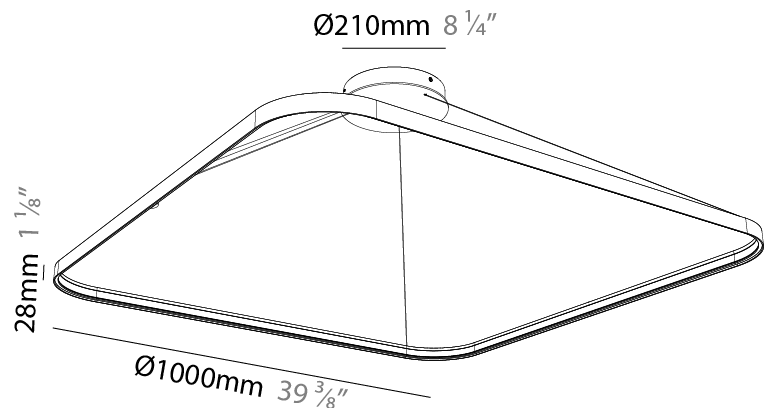

GENERAL

Series: Quantum Silhouette
Partner: Prolicht
Division: Architectural
Installation: Suspension
Product Type: Pendant
Mounting Location: Ceiling
Light Distribution: Direct / Indirect

PHYSICAL

Shape: Square
Length (mm): 1000
Length (in): 39 1/2
Width (mm): 1000
Width (in): 39 1/2
Height (mm): 28
Height (in): 1 1/8
Max. Overall Height (mm): 4028
Max. Overall Height (in): 158 9/16
Weight (kg): 1.5
Diffuser: PMMA - Opal
Fixture Finish: SSR / BKV / CWI / CRY / HAB / UFT / ITA / RUA / FTG / MYG / LOD / PUS / FRO / FUP / KIA / POP / BLS / SPG / MEY / GOH / CHC / COM / ABZ / JAG / OBR / MOS / ROR
Accent Finish: CHR / BLK
Fixture Material: PMMA / Aluminum

ELECTRICAL

Lamp Type: LED (Zhaga Standard)
Input Wattage (W): 49
Total Output Wattage (W): 44.6
Dimming: Non-Dimming / 0-10V Dimming / Phase Dimming / DALI Dimming / MATTER Dimming
Driver Included: Yes
Driver Location: Integrated
Driver Type: Constant Current - Universal
Driver Class: Class 2
Input Voltage (V): 120 - 277
Constant Current (MA): 1850mA

LED

Color Temperature (°K): 2700 / 3000
Max. Delivered Lumen (lm): 2432 / 2548
Nominal Lumen (lm): 4677 / 4900
CRI: >90 CRI
Lamp Life (hrs): 50000

OPTICAL

RATINGS AND CERTIFICATIONS

Certified By: Certified for North American Standards
IP rating: IP20